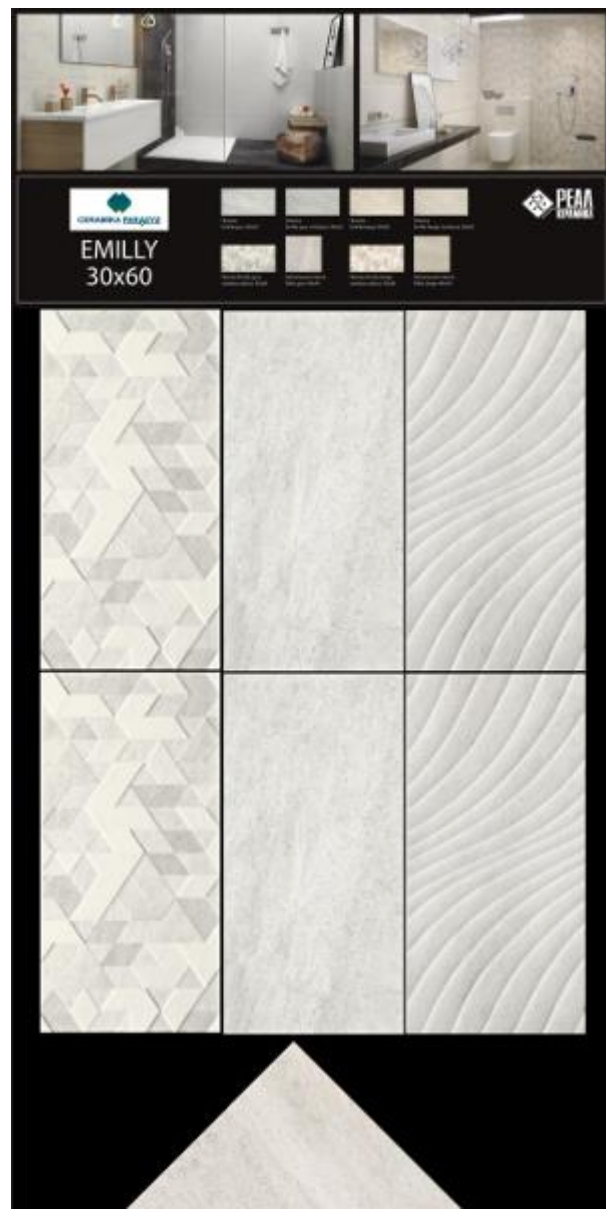

Bohemy | 60x60 |

KOŃSKIE
BOHEMY
60x60

Two large rectangular tile samples are shown, one above the other, displaying a light beige and cream-colored mottled pattern with subtle variations in tone and texture.

Dublin/Modern wood/ | 15,5x62 |

EXCLUSIVE

PARADYZ
CERAMIKA

AFTERNOON
30x60

Color: Beige 100-100	Color: Beige 100-100	Color: Wood 100-100	Color: Wood 100-100

PARADYZ
ARAGORN
30x60

Wariant 1	Wariant 2	Wariant 3	Wariant 4