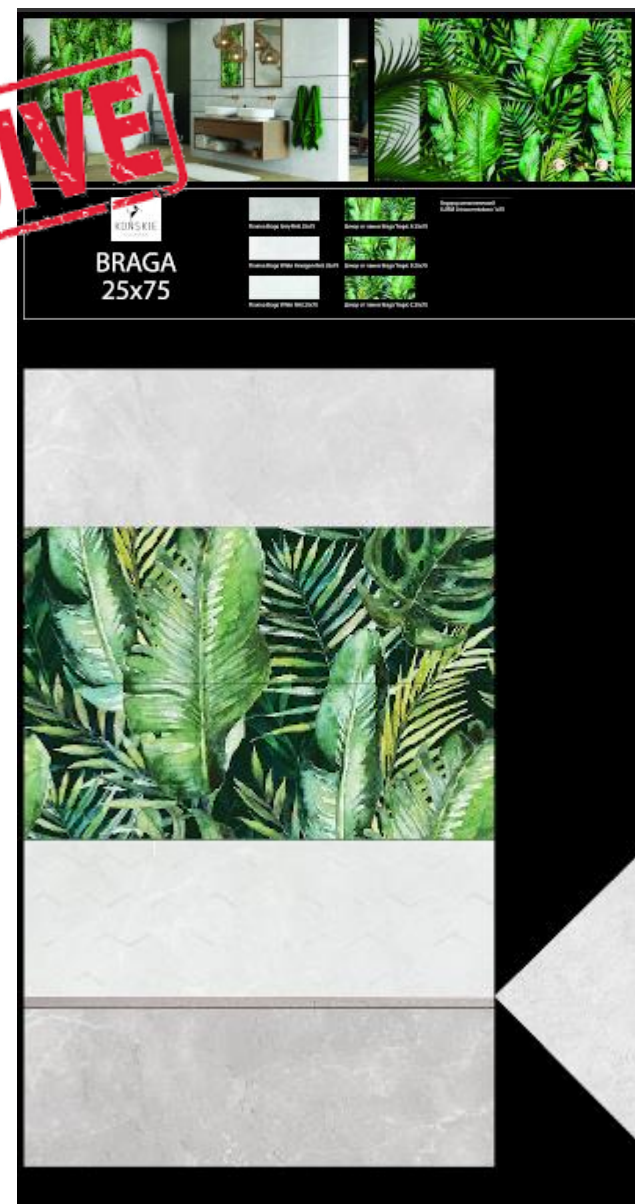

Bohemy | 60x60 |

KOŃSKIE
BOHEMY
60x60

Two large rectangular tile samples are shown, one above the other, displaying a light beige and cream-colored mottled pattern with subtle variations in tone and texture.

Botanica | 25x75 |

EXCLUSIVE

EXCLUSIVE

Brennero | 25x75 |

Calacatta | 25x75 |

EXCLUSIVE

Glamour | 25x75 |

Narni | 20x50 |