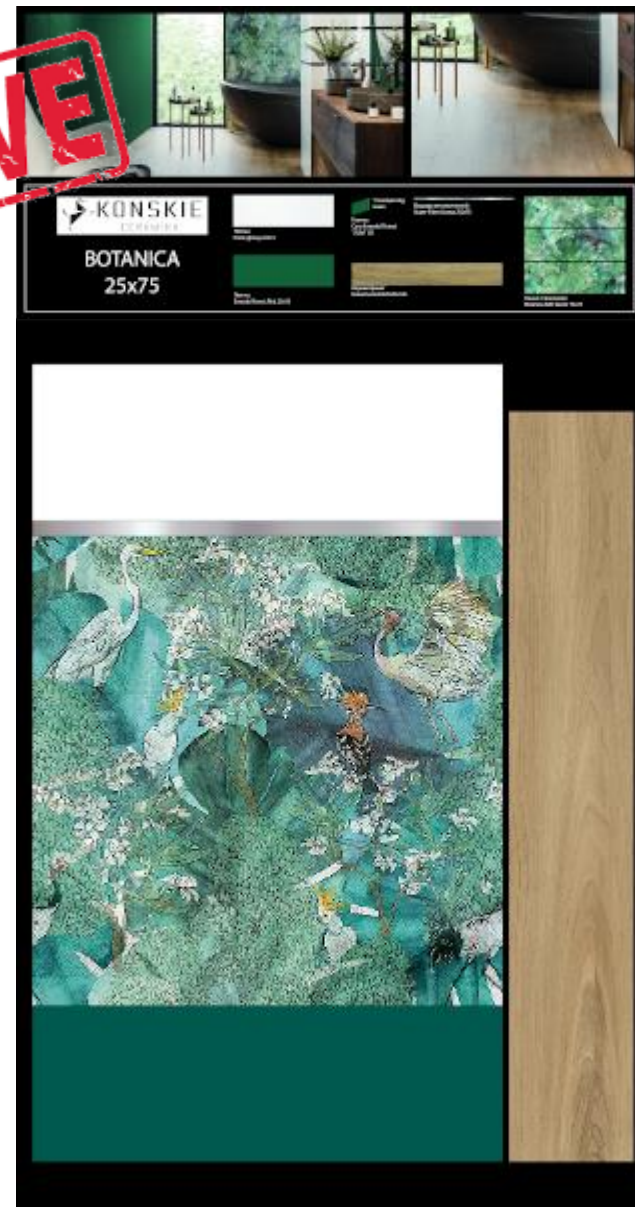

Botanica | 25x75 |

EXCLUSIVE