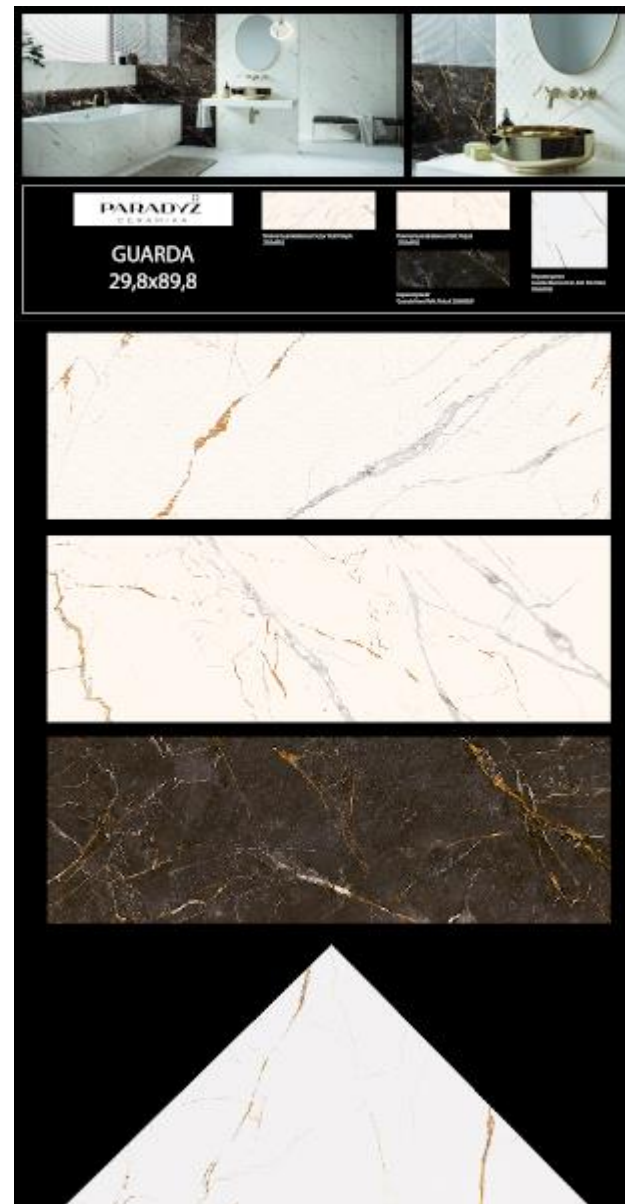

Dublin/Modern wood/ | 15,5x62 |

EXCLUSIVE

PARADYZ
CERAMIKA

AFTERNOON
30x60

Color: Beige 100-100	Color: Beige 100-100	Color: Wood 100-100	Color: Wood 100-100

PARADYZ
ARAGORN
30x60

Wariant 1	Wariant 2	Wariant 3	Wariant 4